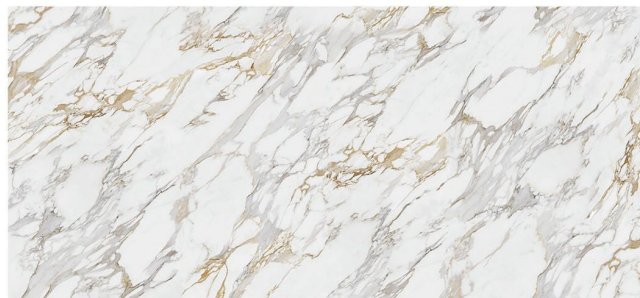

VELVET

AVAILABLE SIZES IN CM

120x270 | 120x240

Wall

floor

fire resistance

frost resistance

Nano Polish

rectified

digital print

scratch resistance

120x270

FACE: 4

120x240

FACE: 4