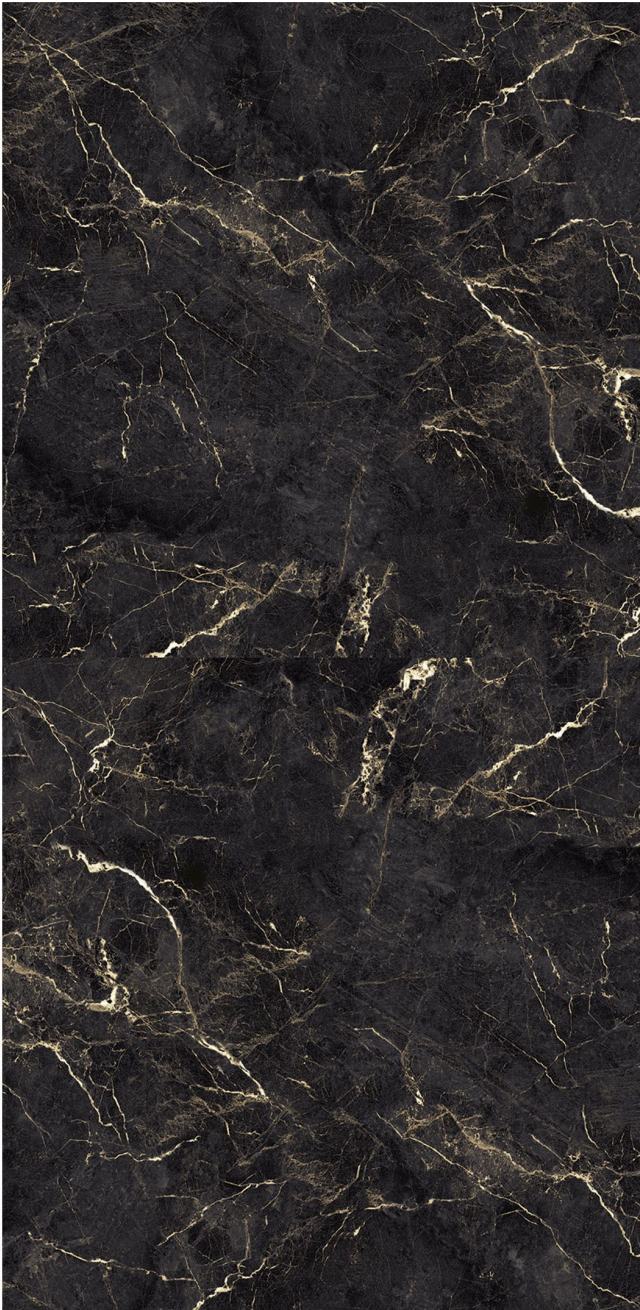

digital print

scratch resistance

EASY CLEAN

80x160
FACE: 4

60x120
FACE: 3

100x100
FACE: 6

AVAILABLE SIZES IN CM
80x160

Wall