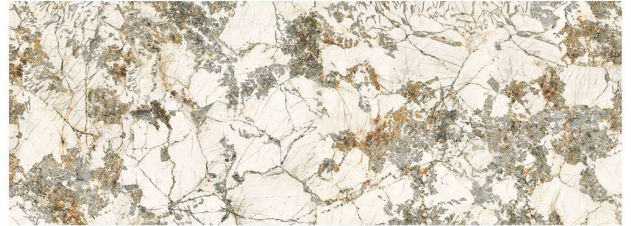

120x270

FACE: 6

120x240

FACE: 6