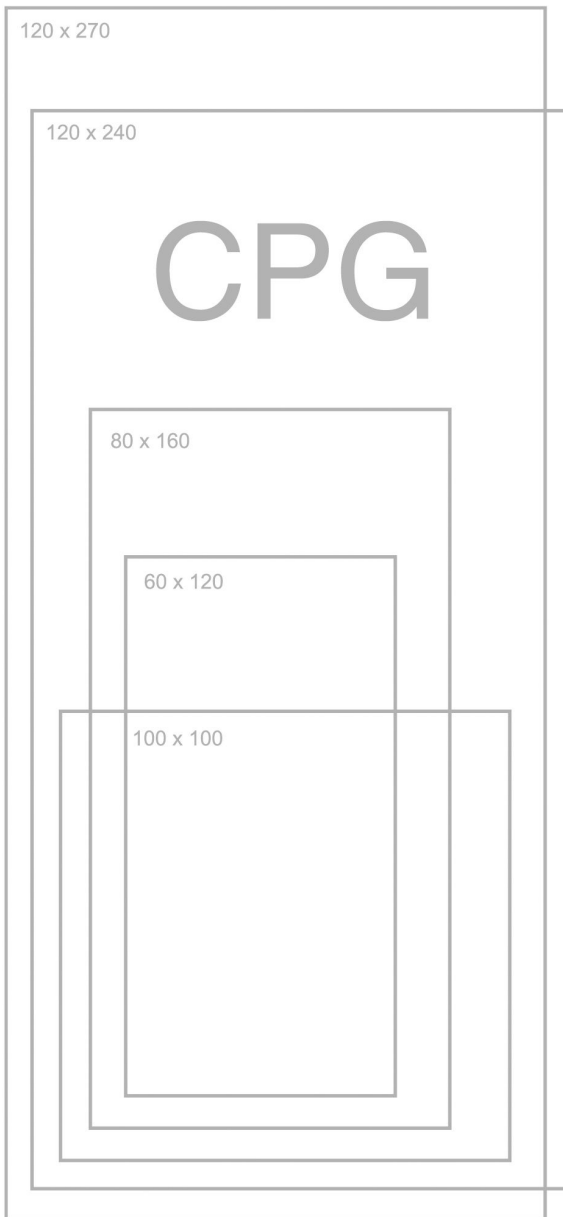

 info@cerampakhsh.com  [cerampakhsh](https://www.linkedin.com/company/cerampakhsh)

WWW.CERAMPAKSH.COM

120x270

Name and kind of product	Glazed porcelain Tile	Manufacturer Company	Novin ceram co
Type of a application	Floor/wall		
Place of application	Indoor&outdoor	Standard	ISO 13006:2012 IQS:1704/6/1997
Nominal dimensions(mm)	1200 2700	Group	Bla
Working dimensions(mm)	1200 2700	Thickness (mm)	9 MM
Address of manufacturer	4km,Sefidkooch area taft police station , yazd,iran		