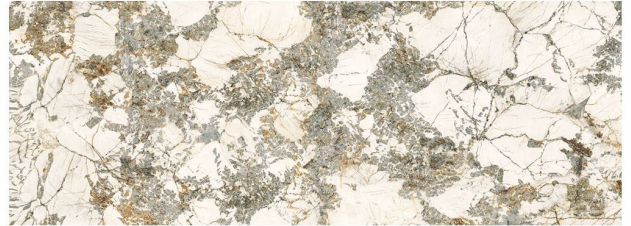

120x270

FACE: 6

120x240

FACE: 6