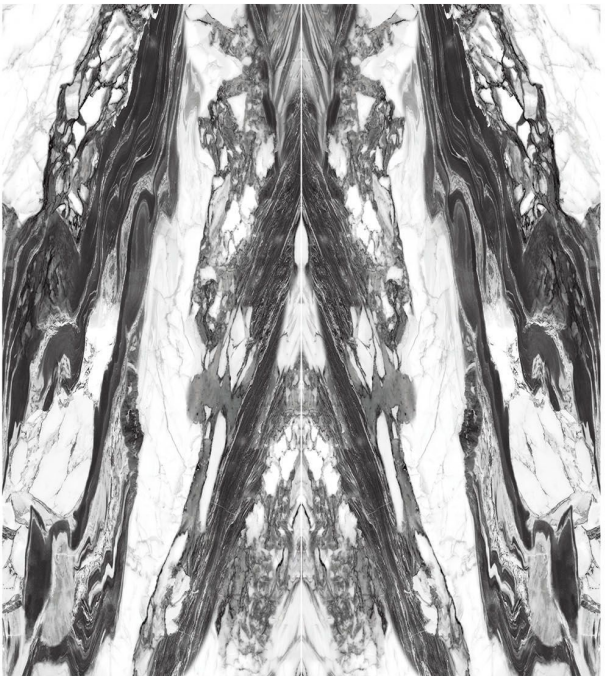

Nano Polish

rectified

digital print

scratch resistance

BOOKMATCH A

A

B

SEDIMENT