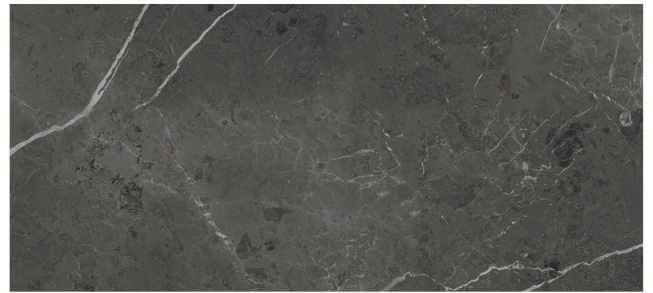

scratch resistance

120x270

FACE: 4

120x240

FACE: 4

HORIZON DARK

AVAILABLE SIZES IN CM

80x160