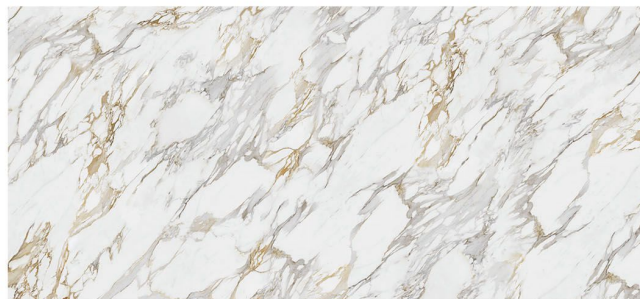

VELVET

AVAILABLE SIZES IN CM

120x270 | 120x240

Wall

floor

fire resistance

frost resistance

Nano Polish

rectified

digital print

scratch resistance

120x270

FACE: 4

120x240

FACE: 4