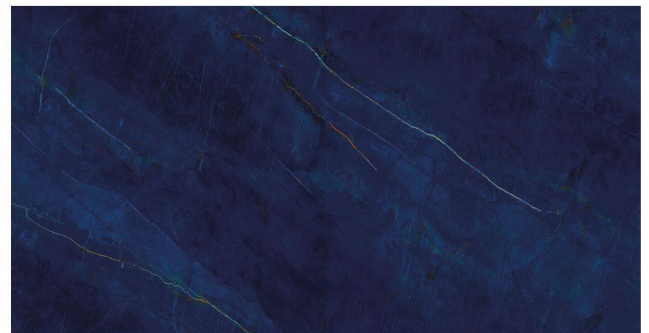

120x240

FACE: 5

80x160

FACE: 5

TWILIGHT BLUE

AVAILABLE SIZES IN CM

120x270 | 120x240 | 100x100

Wall