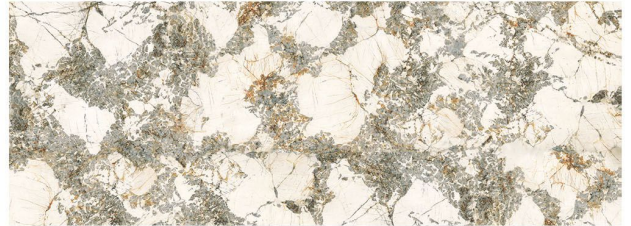

120x270

FACE: 6

120x240

FACE: 6