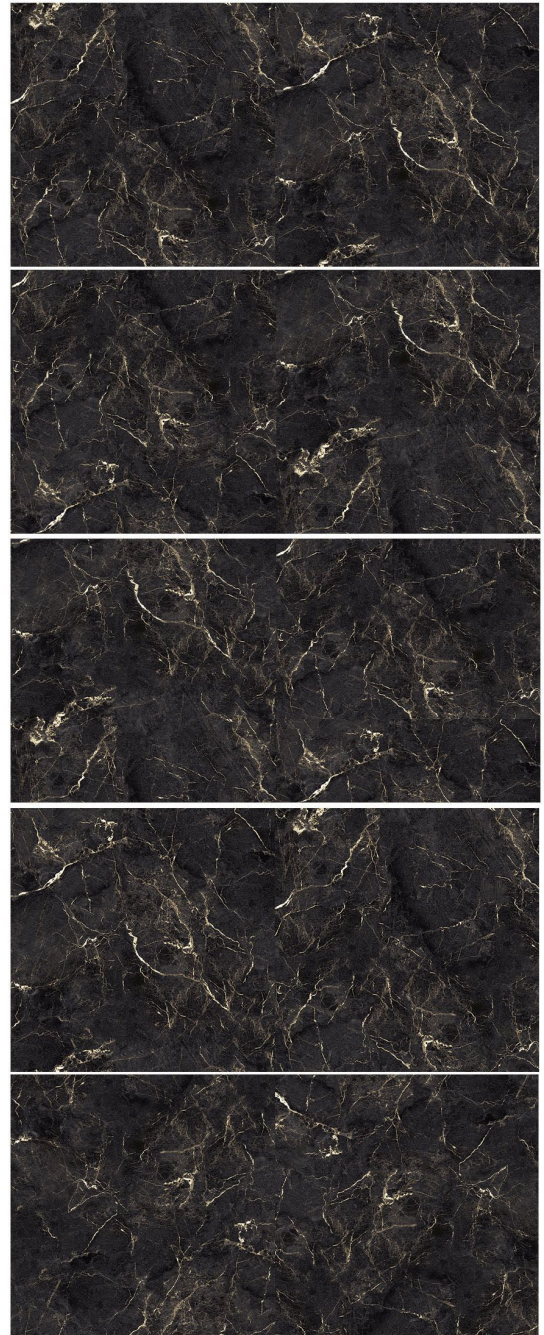

floor

fire resistance

frost resistance

Nano Polish

rectified

digital print

scratch resistance

80x160
FACE: 6